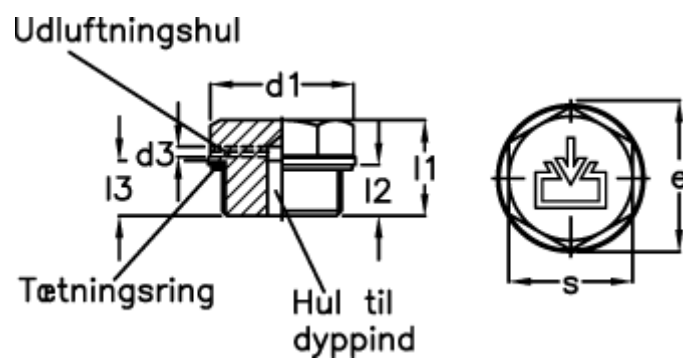

Article number: 20240528

Description: E+G
Threaded plug GN 741-40-G1-ES-2

Measures

$d1 = 40$

$d2 = G1$

$d3 = 2$

$d4 = M5$

$e = 37.0$

$l1 = 19.5$

$l2 = 11.0$

$s = 32$